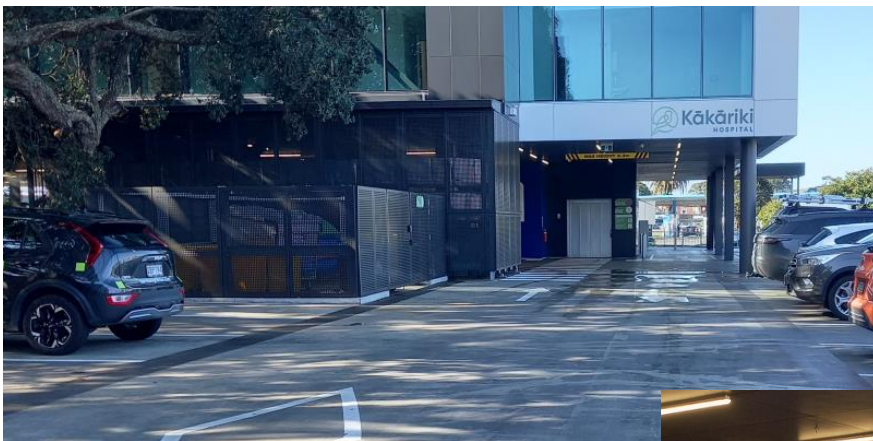

Kakariki Hospital 9 Marewa Road Greenlane.

Patient drop off and visitor parking are accessed from Marewa Rd and via the Grace City church driveway.

The driveway you need to take to enter Kakariki Hospital, drive down until you see the Kakariki entrance sign and turn in

Drive onto the site, you can park anywhere on site.

Patient drop off and more parking.

Continue to on to the crossing, turn left and...

then turn right and around the corner for Patient drop off and visitor entrance

Come up to level 2 and follow the signs to reception.

NOTE: There is NO vehicle access from this side of the site, which is also no entry.