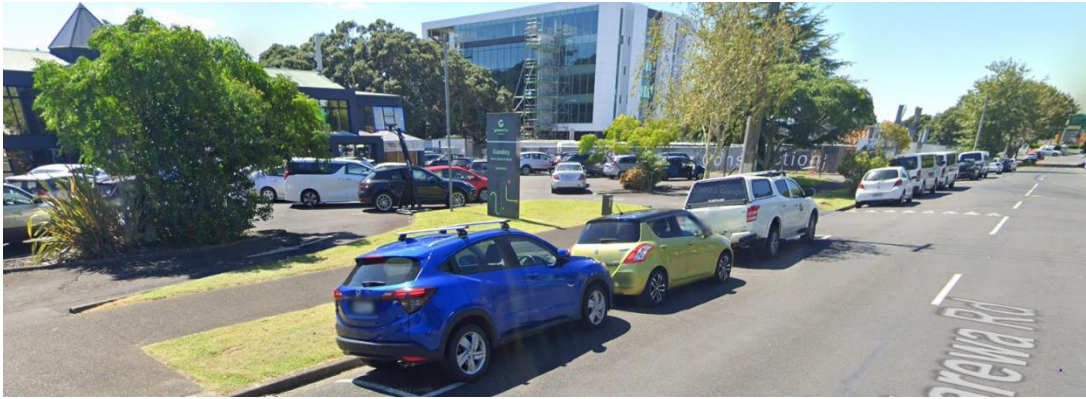

Kakariki Hospital 9 Marewa Road Greenlane.

Patient drop off and visitor parking are accessed from Marewa Rd and via the Grace City church driveway.

The driveway you need to take to enter Kakariki Hospital, drive down until you see the Kakariki entrance sign and turn in

Drive onto the site, you can park anywhere on site.

Patient drop off and more parking.

Continue to on to the crossing, turn left and...

then turn right and around the corner for Patient drop off and visitor entrance

Come up to level 2 and follow the signs to reception.

NOTE: There is NO vehicle access from this side of the site, which is also no entry.