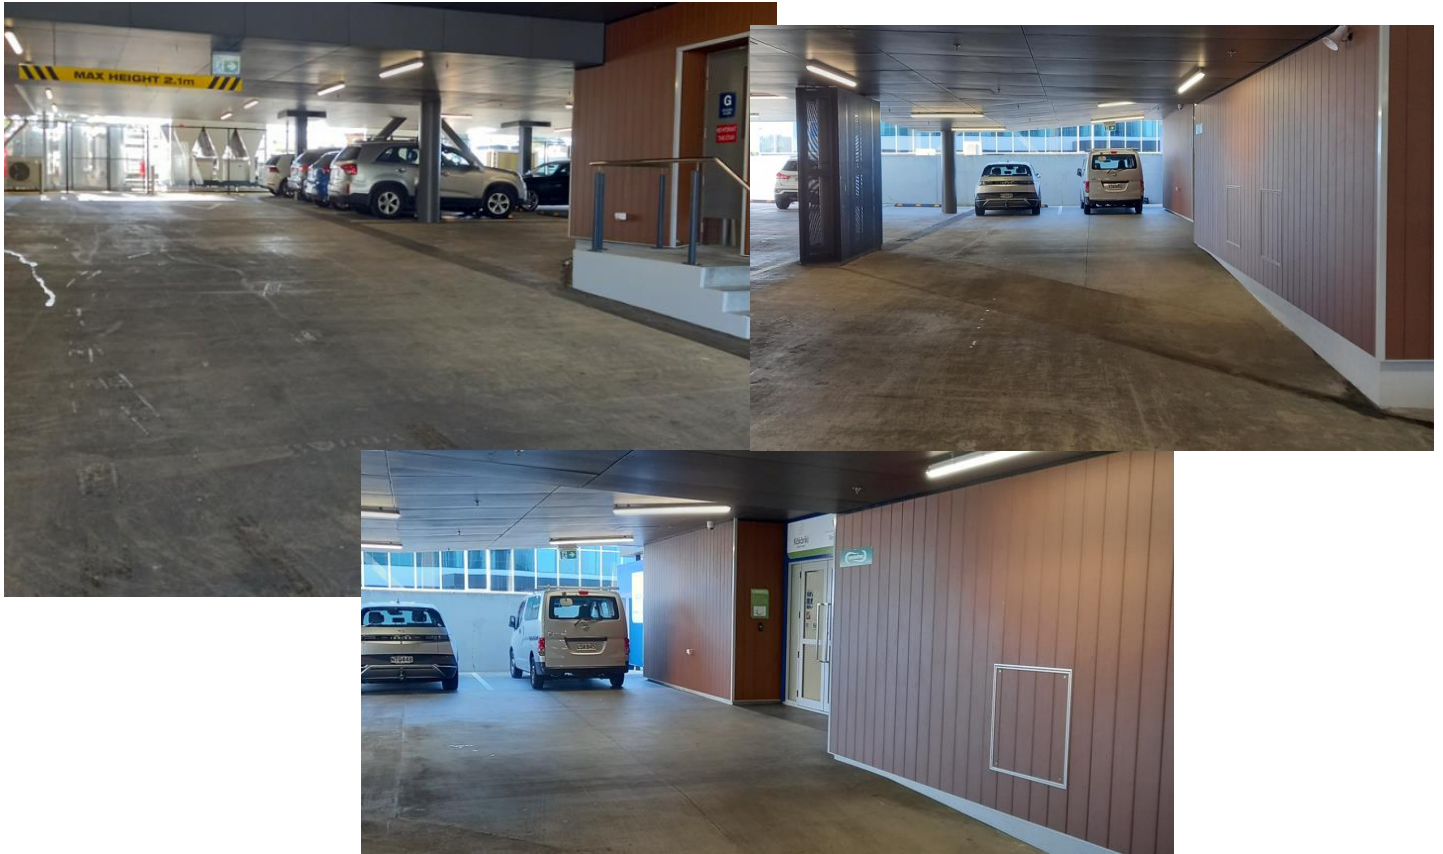

Kakariki Hospital 9 Marewa Road Greenlane.

Patient drop off and visitor parking are accessed from Marewa Rd and via the Grace City church driveway.

The driveway you need to take to enter Kakariki Hospital, drive down until you see the Kakariki entrance sign and turn in

Drive onto the site, you can park anywhere on site.

Patient drop off and more parking.

Continue to on to the crossing, turn left and...

then turn right and around the corner for Patient drop off and visitor entrance

Come up to level 2 and follow the signs to reception.

NOTE: There is NO vehicle access from this side of the site, which is also no entry.